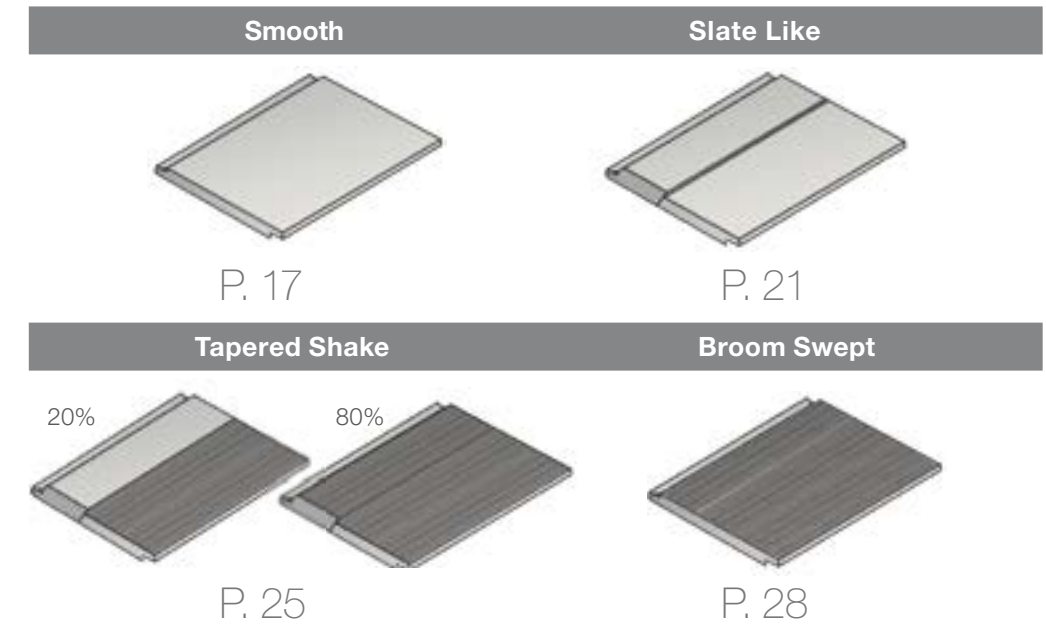

DESIGNER PRODUCT

BERMUDA

Hand-crafted richness evokes the timeless allure of traditional flat tile commonly used throughout the Southeast and the Caribbean. The Bermuda Collection is available in color thru and slurry coated tiles and offered in a variety of finishes.